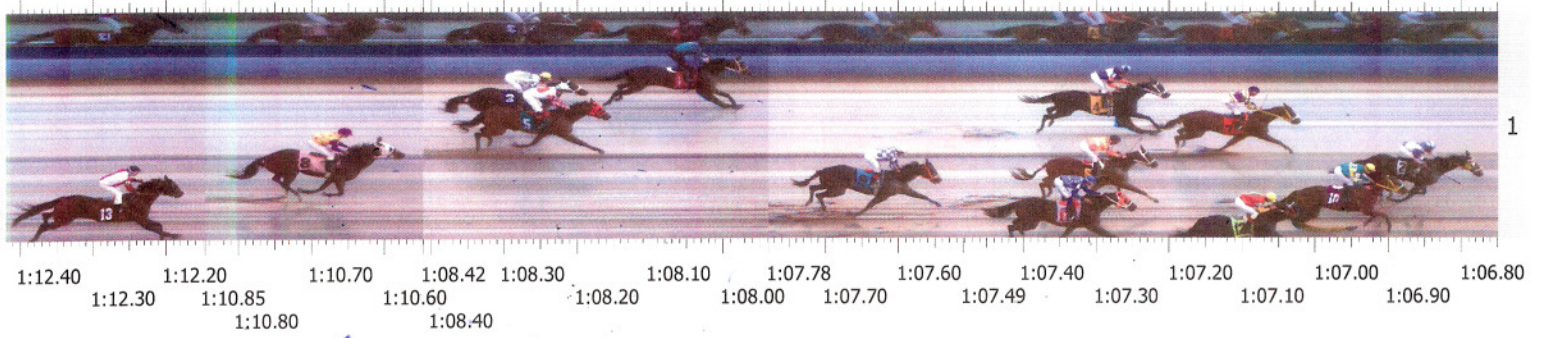

HIPODROMO CAMARERO - PUERTO RICO - 03-07-2010-R5-1,100M

Finish - COLOR MAIN 1

Start: 3/7/2010 16:55:20.98

22.63 47.67 1:06.88

Place	Id	Time	Lengths
1	2	1:06.77	1/2
2	10	1:06.88	3/4
3	12	1:07.02	nose
4	7	1:07.02	1
5	4	1:07.20	head
6	6	1:07.22	neck
7	11	1:07.25	1 3/4
8	9	1:07.54	2 1/2
9	1	1:07.97	1 1/4
10	5	1:08.16	head
11	3	1:08.18	14
12	8	1:10.58	9 1/2
13	13	1:12.18	