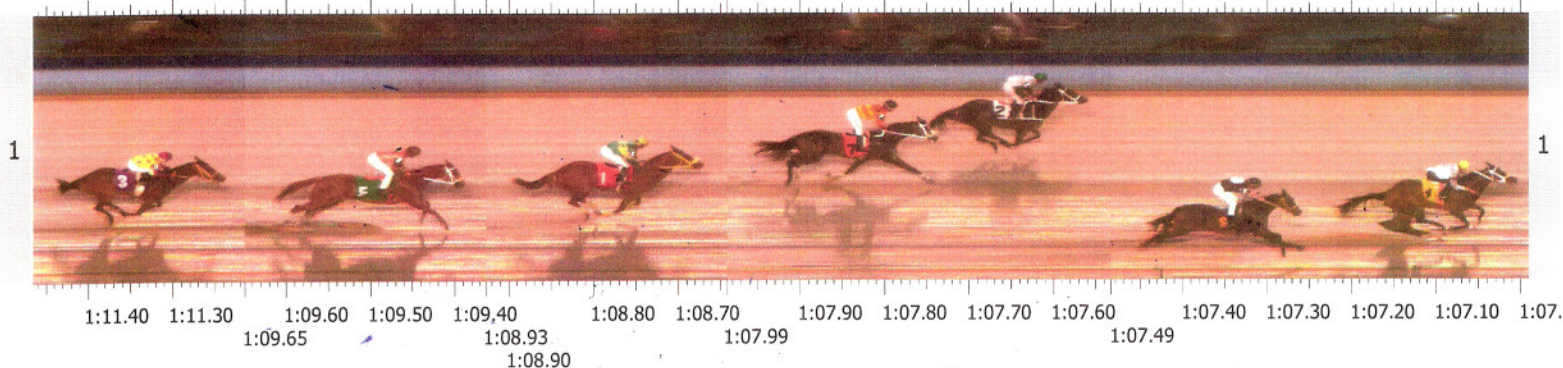

Finish - COLOR MAIN 1

Start: 3/7/2010 18:18:53.14

Place	Id	Time	Lengths
1	4	1:07.01	1 1/2
2	6	1:07.26	1 3/4
3	2	1:07.56	1
4	7	1:07.74	5 1/2
5	1	1:08.67	4 1/4
6	5	1:09.39	11
7	3	1:11.24	