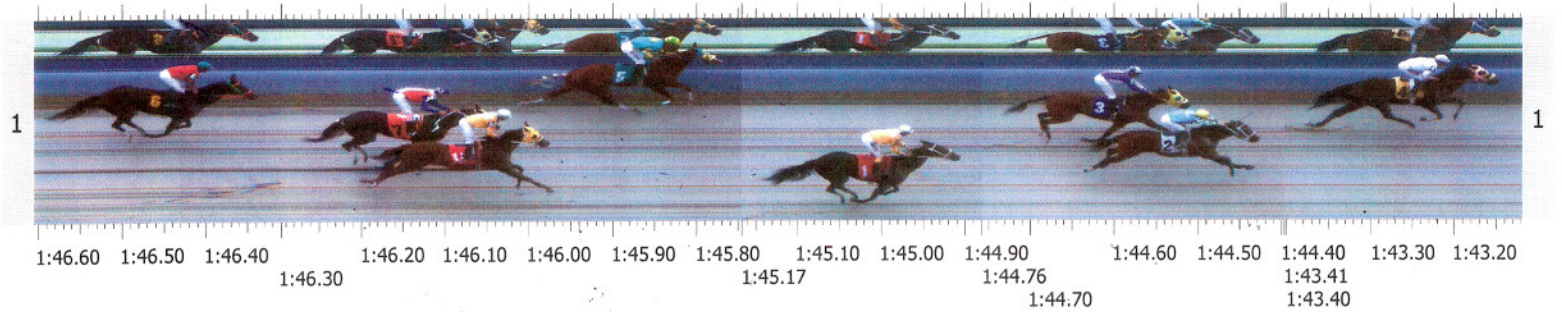

Finish - COLOR MAIN 1

Start: 3/8/2010 15:53:49.85

Place	Id	Time	Lengths
1	4	1:43.15	7 1/2
2	2	1:44.43	1/2
3	3	1:44.51	2 1/4
4	1	1:44.91	5
5	5	1:45.77	1 1/4
6	1A	1:45.98	neck
7	7	1:46.02	2
8	6	1:46.34	