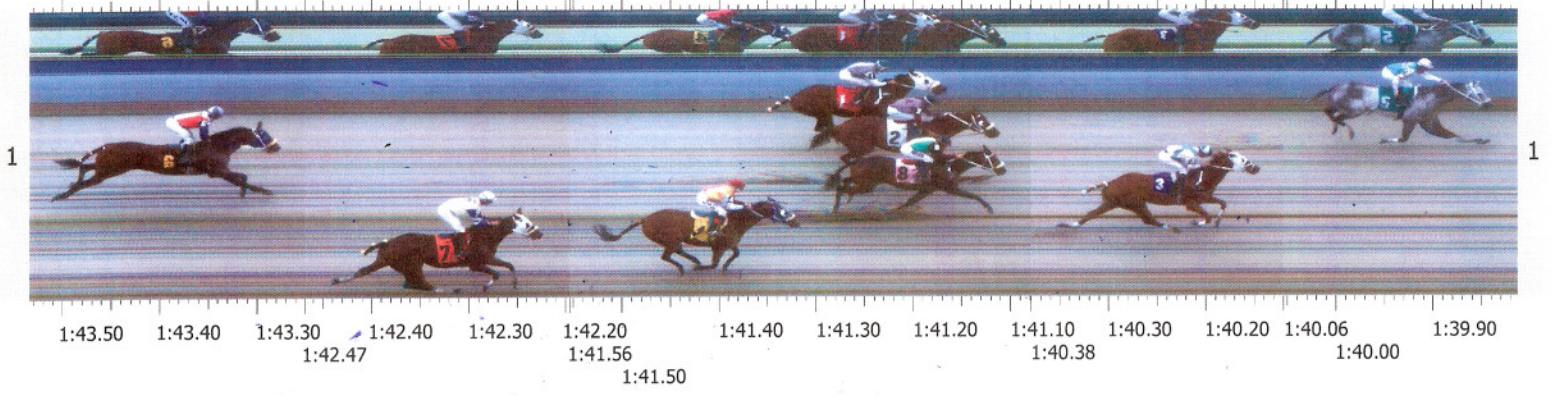

Finish - COLOR MAIN 1

Start: 3/8/2010 16:22:24.15

Place	Id	Time	Lengths
1	5	1:39.84	1 3/4
2	3	1:40.15	5 3/4
3	8	1:41.11	nose
4	2	1:41.11	neck
5	1	1:41.15	1
6	4	1:41.32	5 1/4
7	7	1:42.23	6 1/4
8	6	1:43.28	