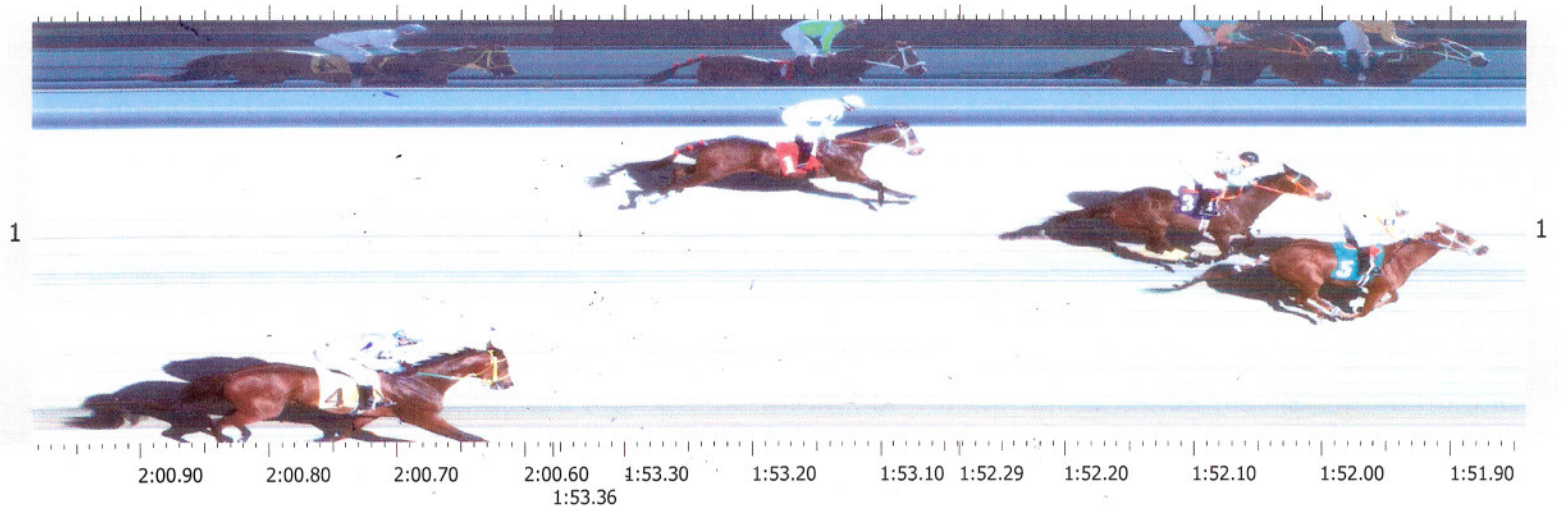

Finish - COLOR MAIN 1

Start: 3/3/2010 15:57:07.18

26.52 51.38 1.17.19 1.44.19 1.51.83

Place	Id	Time	Lengths
1	5	1:51.87	3/4
2	3	1:52.00	6 1/4
3	1	1:53.07	44 1/4
4	4	2:00.61	