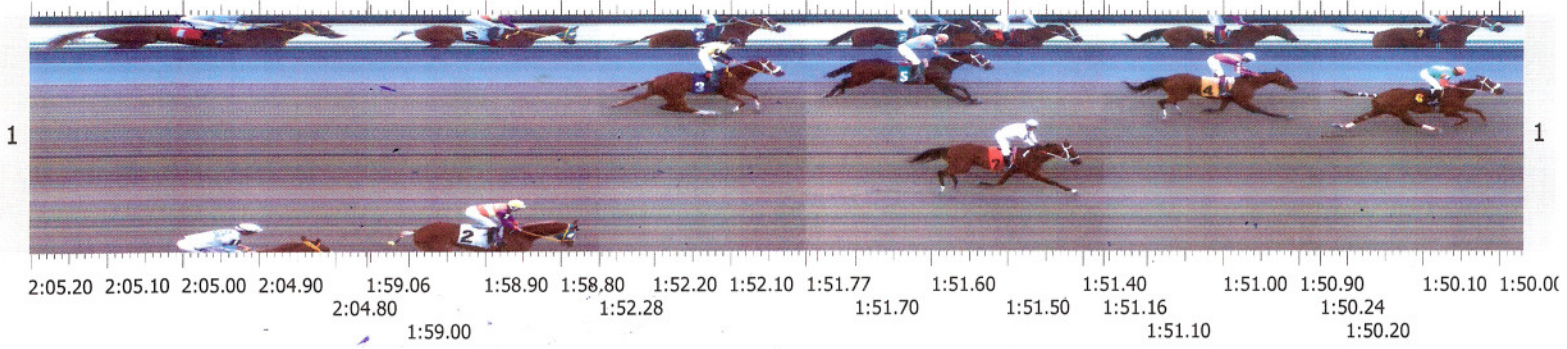

Finish - COLOR MAIN 1

Start: 3/3/2010 17:31:58.42

Place	Id	Time	Lengths
1	6	1:50.00	5 1/4
2	4	1:50.91	3
3	7	1:51.41	3/4
4	5	1:51.52	3
5	3	1:52.03	39 3/4
6	2	1:58.79	35 1/4
7	1	2:04.79	