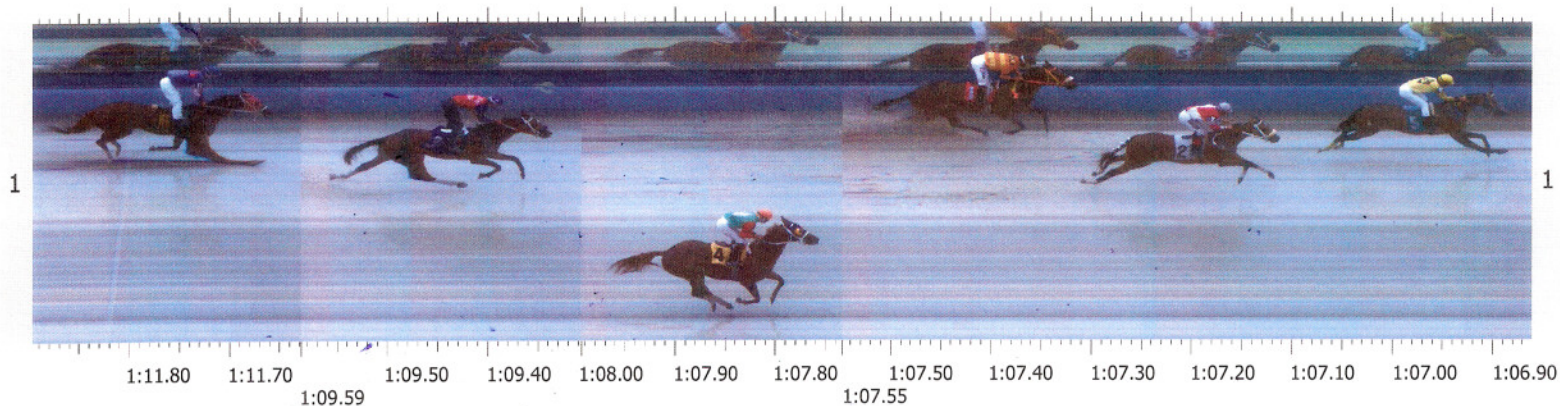

Finish - COLOR MAIN 1

Start: 3/6/2010 15:48:00.40

Place	Id	Time	Lengths
1	5	1:06.89	1 1/4
2	2	1:07.12	1 1/4
3	1	1:07.32	2 1/2
4	4	1:07.76	9 1/4
5	3	1:09.34	13 3/4
6	6	1:11.66	