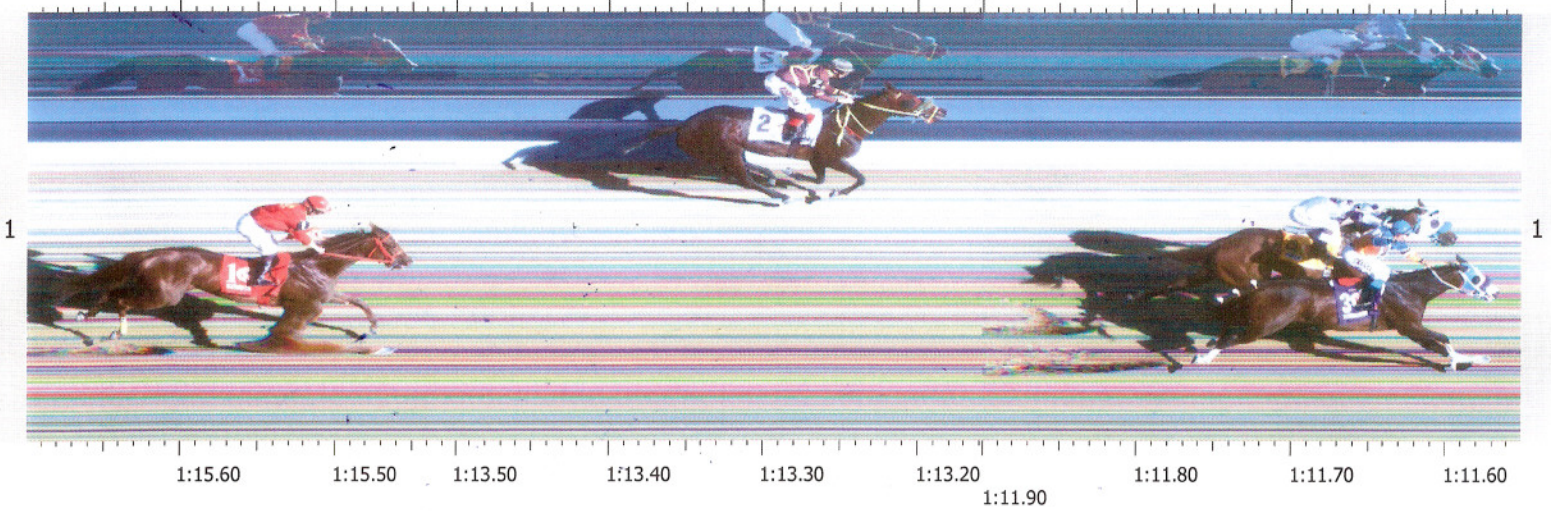

Finish - COLOR MAIN 1

Start: 12/5/2009 14:21:19.43

23.01 45.84 1:11.73

Place	Id	Time	Lengths
1	3	1:11.57	head
2	4	1:11.59	9 1/2
3	2	1:13.19	13 1/4
4	1	1:15.45	