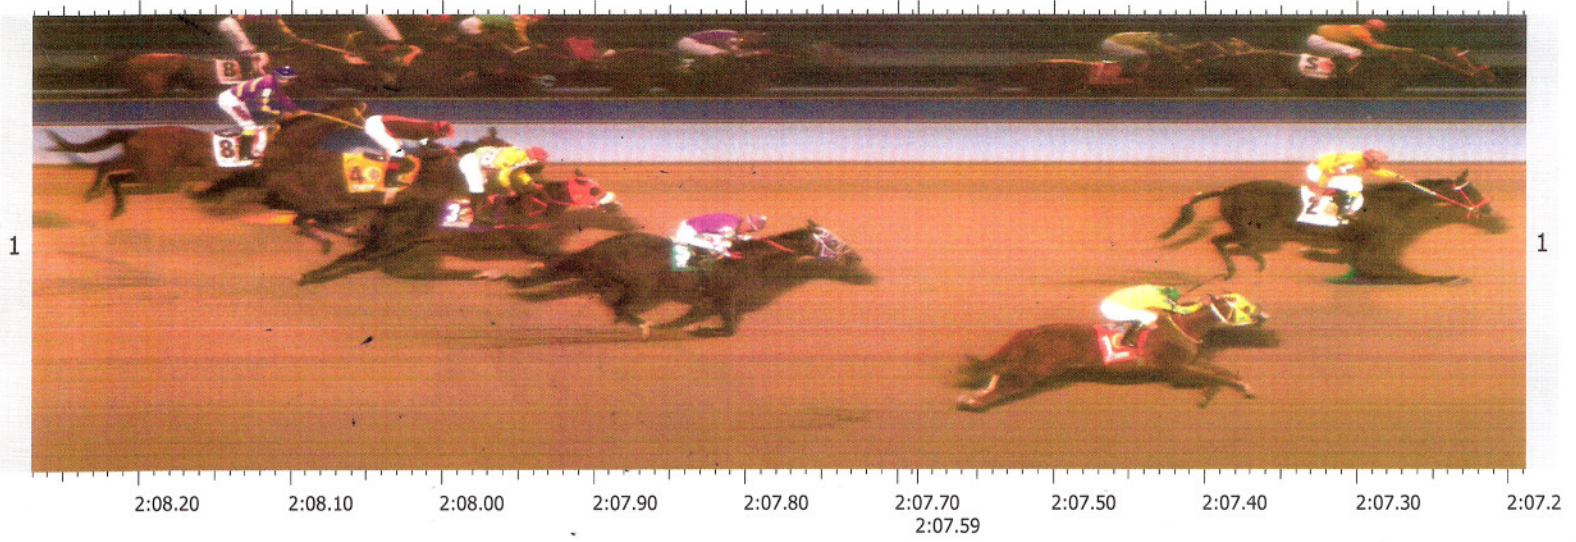

Finish - COLOR MAIN 1

Start: 12/5/2009 16:55:11.94

Place	Id	Time	Lengths
1	2	2:07.21	3/4
2	1	2:07.34	2 1/4
3	5	2:07.73	3/4
4	3	2:07.87	neck
5	4	2:07.91	1/2
6	8	2:08.01	40
7	6		1 1/4
8	7		