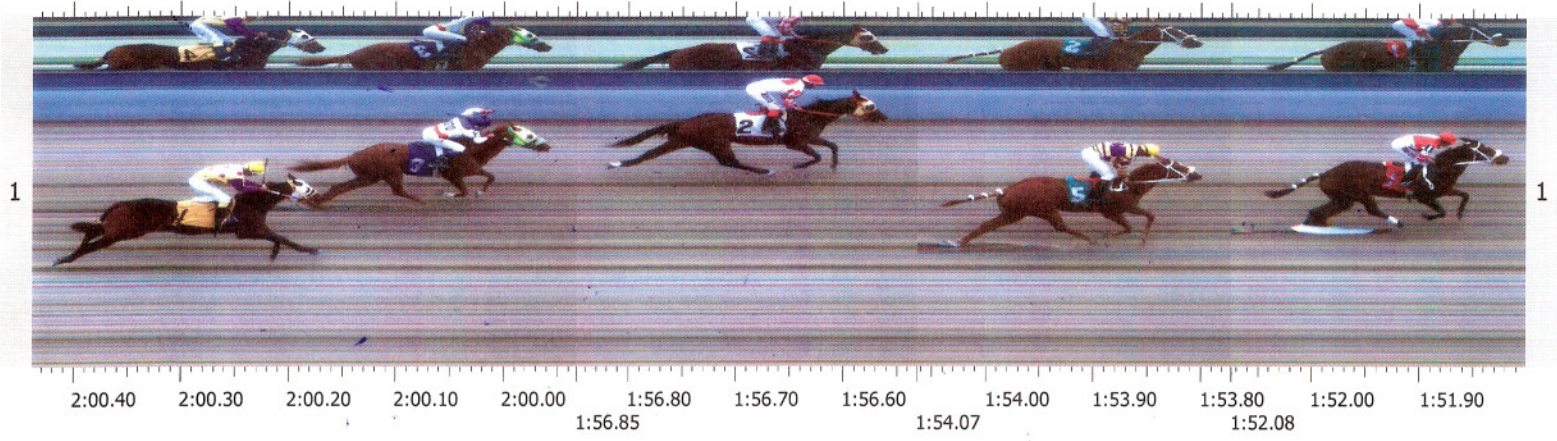

Finish - COLOR MAIN 1

Start: 3/5/2010 14:50:26.09

Place	Id	Time	Lengths
1	1	1:51.82	11 3/4
2	5	1:53.80	16 1/4
3	2	1:56.56	20
4	3	1:59.96	1 1/4
5	4	2:00.17	