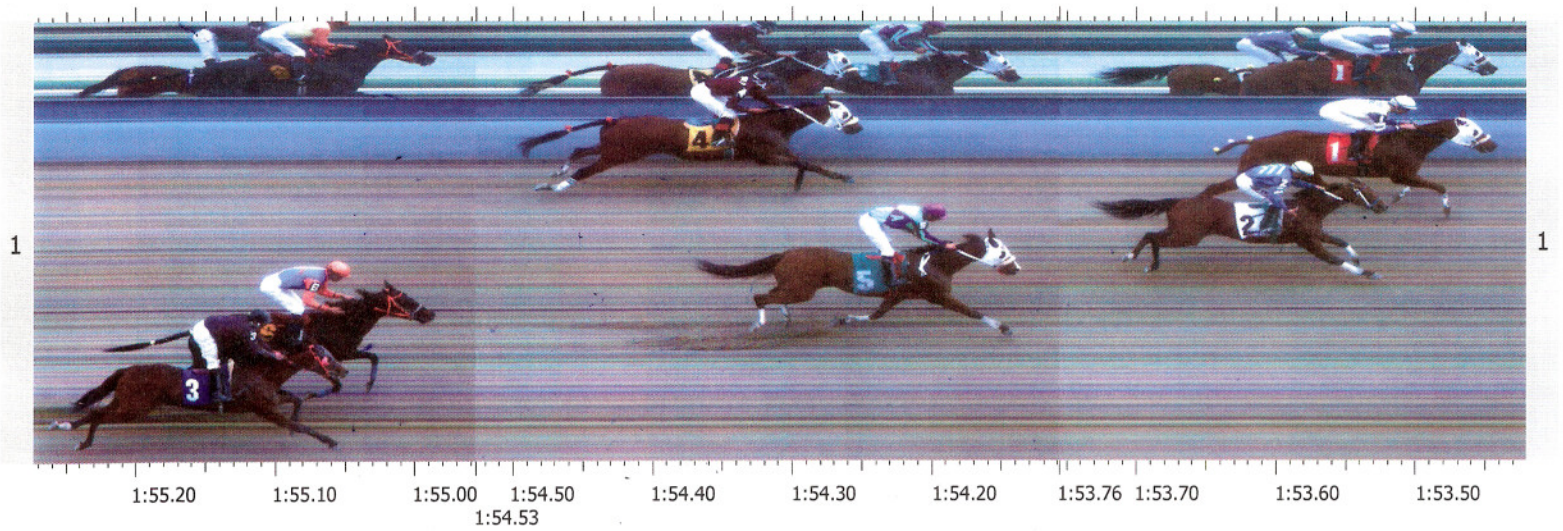

Finish - COLOR MAIN 1

Start: 3/5/2010 15:45:50.21

26.10 51.54 1.17.67 1.45.31 1.53.35

Place	Id	Time	Lengths
1	1	1:53.45	1/2
2	2	1:53.52	3 1/2
3	5	1:54.14	1/2
4	4	1:54.23	4 1/2
5	6	1:54.99	neck
6	3	1:55.03	