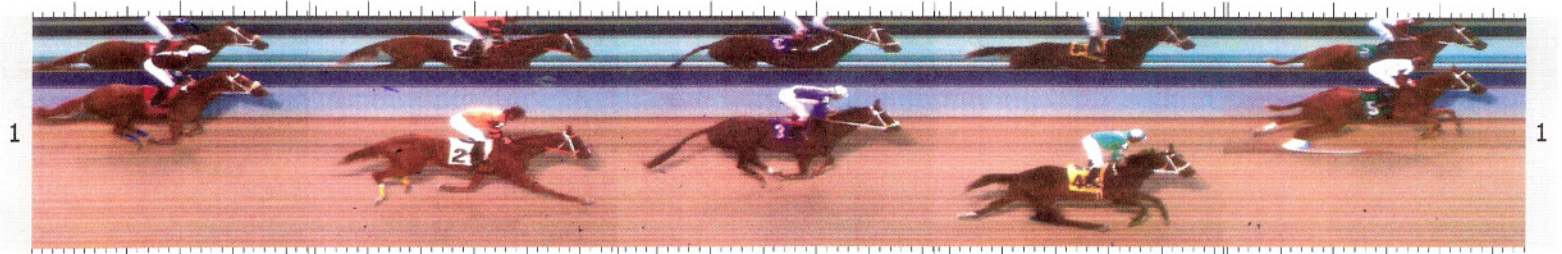

HIPODROMO CAMARERO - PUERTO RICO - 03-05-2010-R7-1,700M

Finish - COLOR MAIN 1

Start: 3/5/2010 17:40:15.24

1:57.60 1:57.50 1:57.40 1:52.00 1:51.90 1:51.80 1:50.20 1:50.10 1:50.00 1:49.20 1:49.10 1:48.00 1:47.90  
 1:52.06 1:50.29 1:49.32 1:49.30 1:48.11 1:48.10

26.09 51.23 116.13 141.12 147.93

Place	Id	Time	Lengths
1	5	1:47.86	7 1/4
2	4	1:49.07	5 1/2
3	3	1:50.02	10 1/2
4	2	1:51.79	33
5	1	1:57.42	